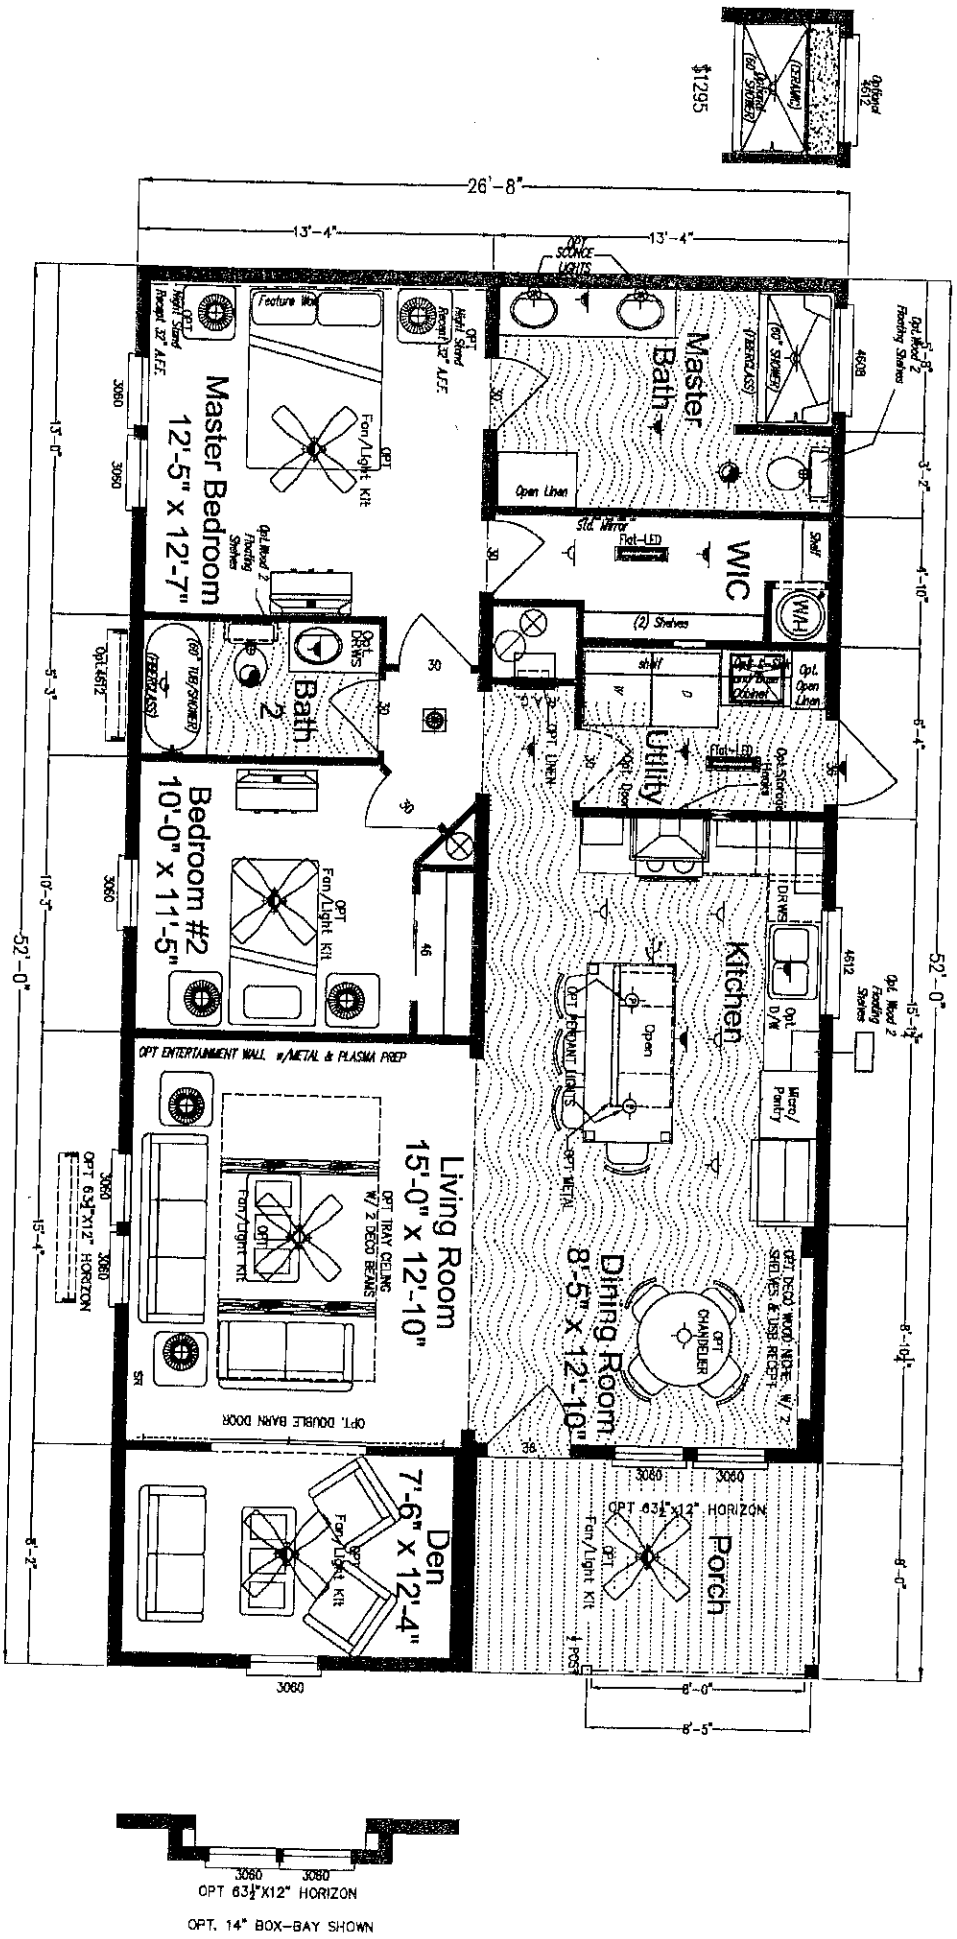

Lifestyle Series

\$1295

Country Farmhouse
 Model #34012852
 Approx. 1,967 Sq. Ft.

2 Bedrooms 2 Baths
 Living Kitchen
 Family Room
 Den

Large Master Suite w/
 Walk-in Closet
 Opt. Laundry Room
 Utility Room

Opt. Entertainment Wall w/ A/C & Plasma Prep
 Opt. Bay Window w/ 2 Seats
 Opt. 63 1/2" x 12" Horizon
 Opt. Double Barn Door

Opt. 14" Insulated Pane
 Louvered Door
 Opt. 14" Insulated Pane

Opt. 14" Insulated Pane
 Opt. 14" Insulated Pane

Opt. 63 1/2" x 12" Horizon
 Opt. 14" Box-Bay Shown

Plan: City, AL | 800.725.4868 | www.houzz.com